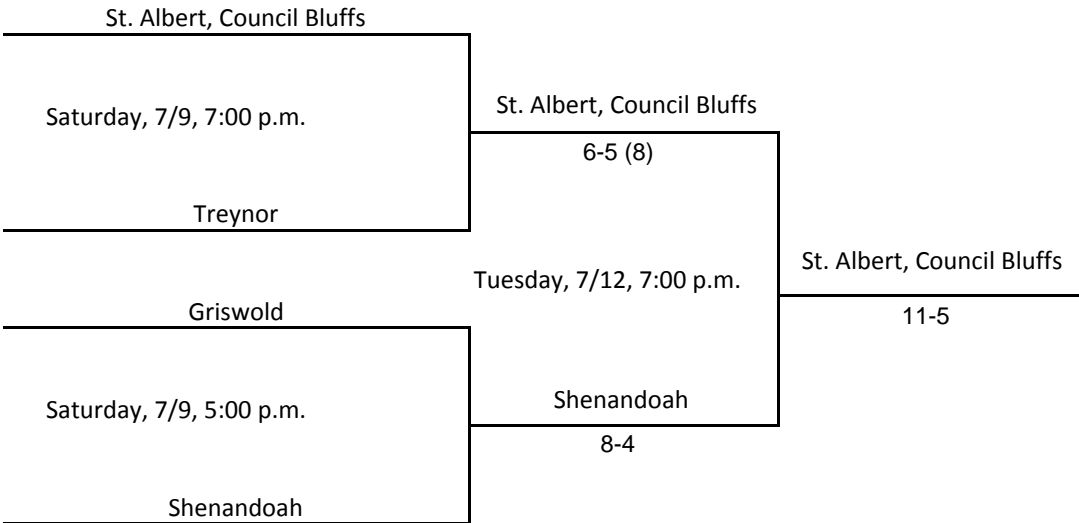

IOWA HIGH SCHOOL ATHLETIC ASSOCIATION

PO BOX 10

BOONE, IOWA 50036-0010

Pairings and Schedule of Tournament Played

2011 BASEBALL TOURNAMENT

CLASS: 2A

DISTRICT: #14

SUBSTATE: #7

DISTRICT DATES & MANAGERS: @ TREYNOR; 7/9, 7/12, 7/16; TODD GORDON, AD
@ TRI-CENTER, NEOLA; 7/9, 7/12; BRIAN WEDEMEYER, AD

@ Treynor