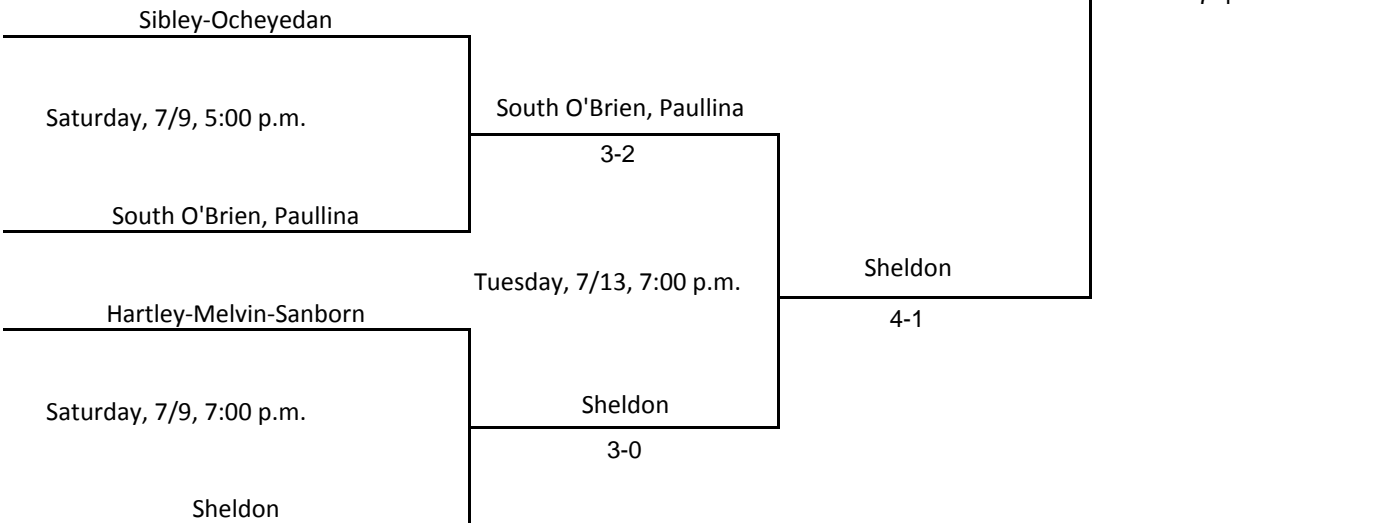

@ Sheldon

Above pairings and time schedule established as directed by the Board of Control