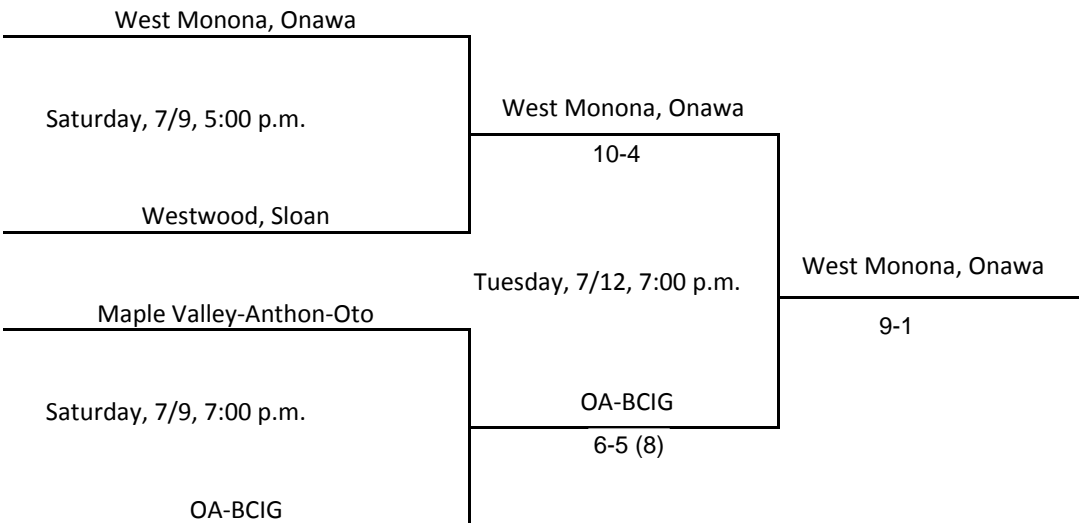

@ Maple Valley-Anthon-Oto

@ Cherokee, Washington

@ Maple Valley-Anthon-Oto
 Saturday, 7/16, 7:00 p.m.

Above pairings and time schedule established as directed by the Board of Control