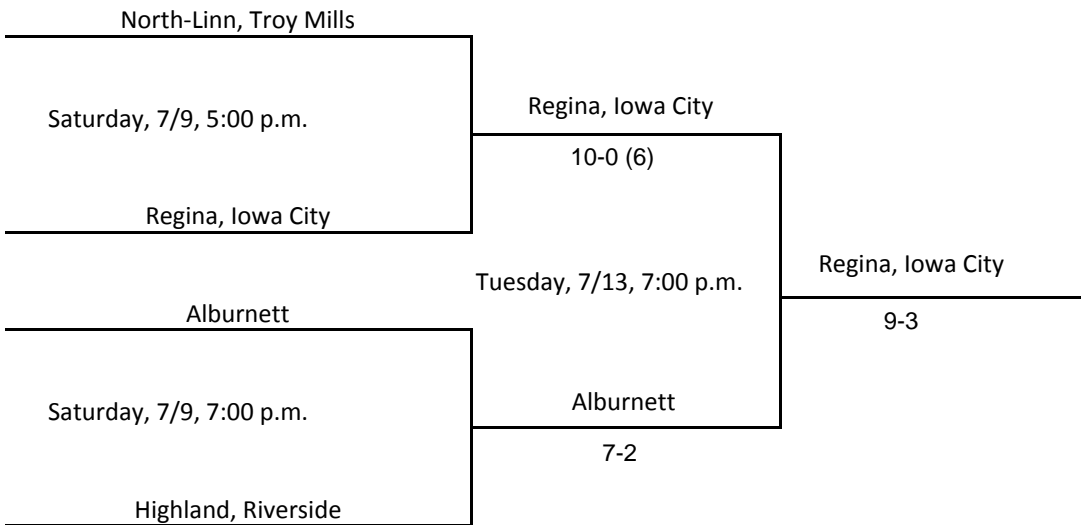

2011 BASEBALL TOURNAMENT

CLASS: 2A

DISTRICT: #7

SUBSTATE: #4

DISTRICT DATES & MANAGERS: @ ALBURNETT; 7/9, 7/12; JEFF CHRISTOPHERSON, AD
 @ DURANT; 7/9, 7/12, 7/16; RYAN BLAHOSKY, AD

@ Alburnett

@ Durant

Above pairings and time schedule established as directed by the Board of Control