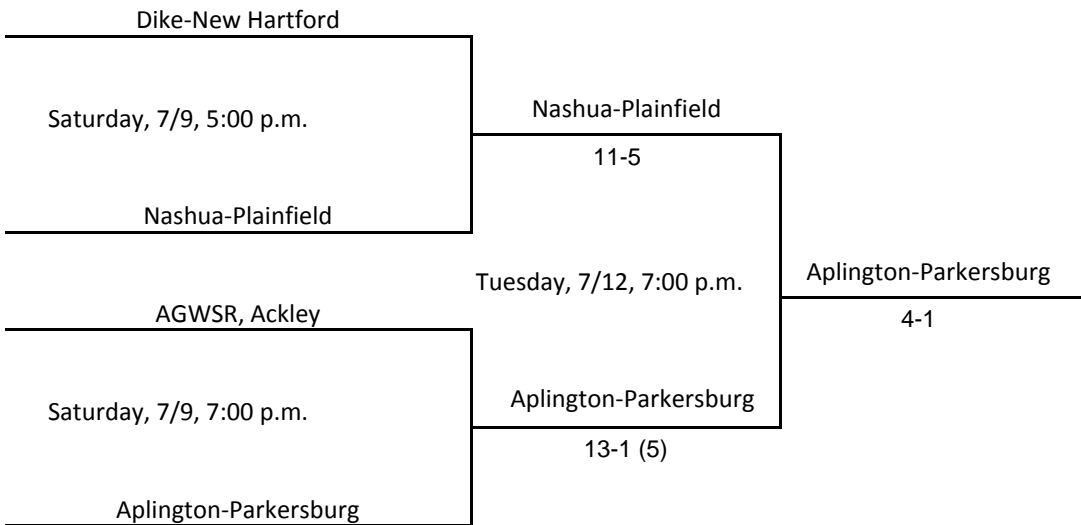

IOWA HIGH SCHOOL ATHLETIC ASSOCIATION

PO BOX 10

BOONE, IOWA 50036-0010

Pairings and Schedule of Tournament Played

2011 BASEBALL TOURNAMENT

CLASS: 2A

DISTRICT: #4

SUBSTATE: #2

DISTRICT DATES & MANAGERS: @ APLINGTON-PARKERSBURG; 7/9, 7/12; AARON THOMAS, AD
@ DENVER; 7/9, 7/12, 7/16; TOM OPPELT, AD

@ Aplington-Parkersburg