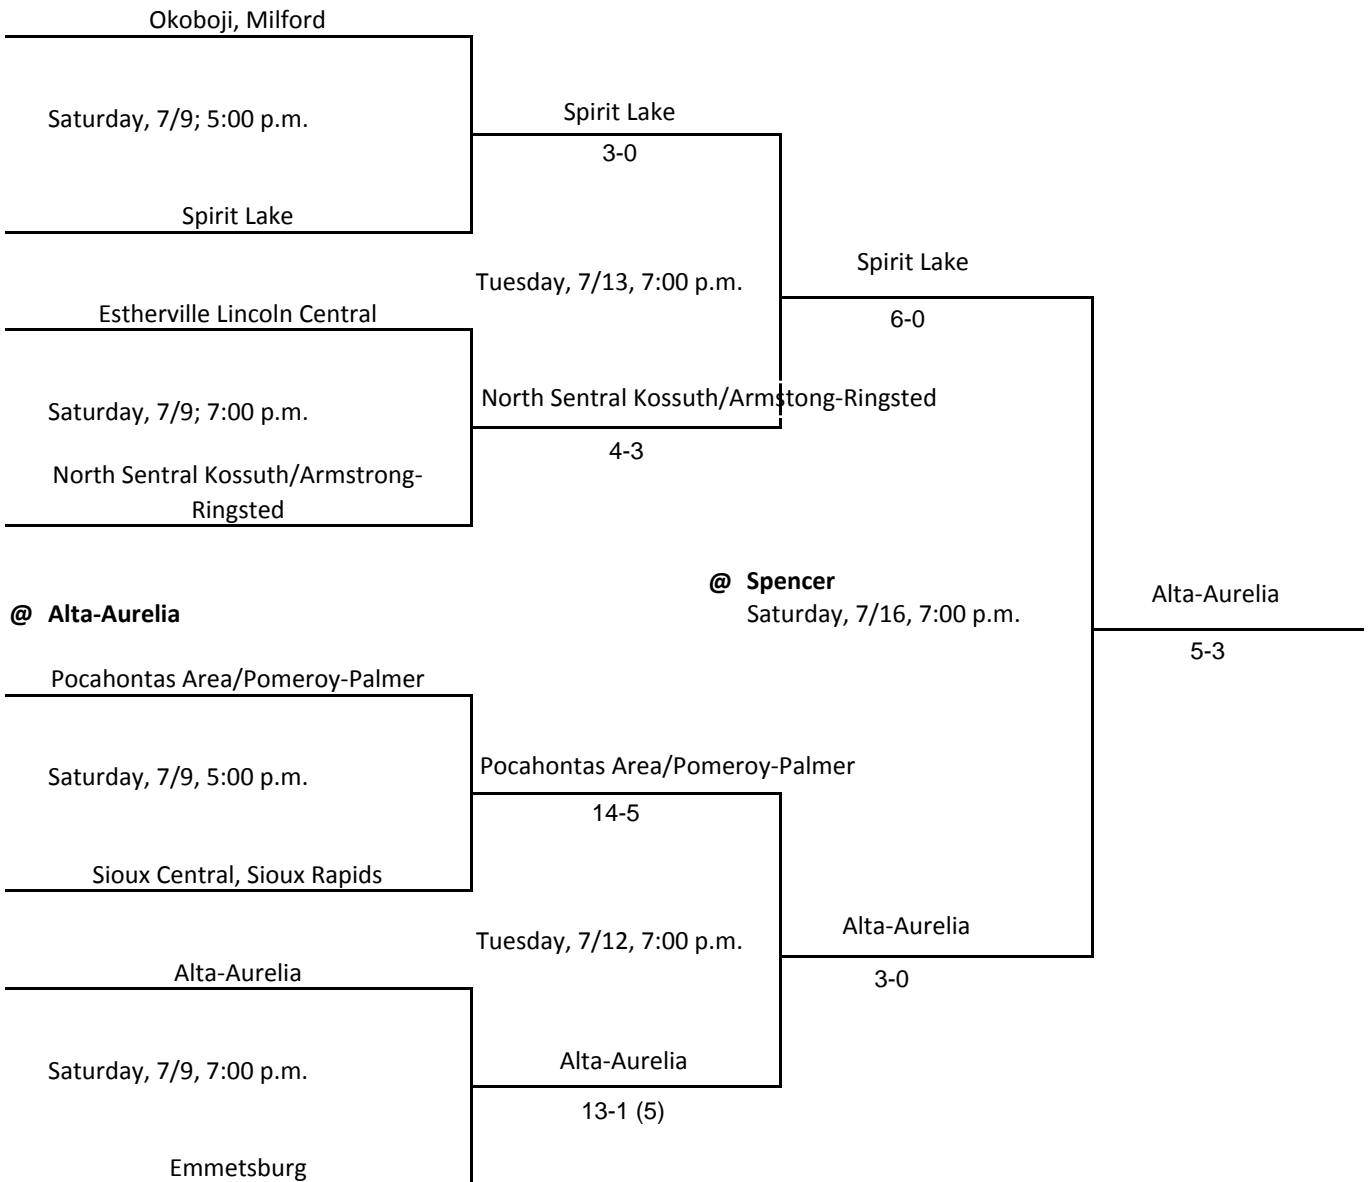

IOWA HIGH SCHOOL ATHLETIC ASSOCIATION

PO BOX 10

BOONE, IOWA 50036-0010

Pairings and Schedule of Tournament Played

2011 BASEBALL TOURNAMENT

CLASS: 2A

DISTRICT: #2

SUBSTATE: #1

DISTRICT DATES & MANAGERS: @ ESTHERVILLE LINCOLN CENTRAL; 7/9, 7/12; BRIAN DEJONG, AD

@ ALTA-AURELIA; 7/9, 7/12; TERRI ZIMMERMAN, AD

@ Estherville Lincoln Central

@ SPENCER; 7/16; ROGER JOHNSON, AD

Above pairings and time schedule established as directed by the Board of Control