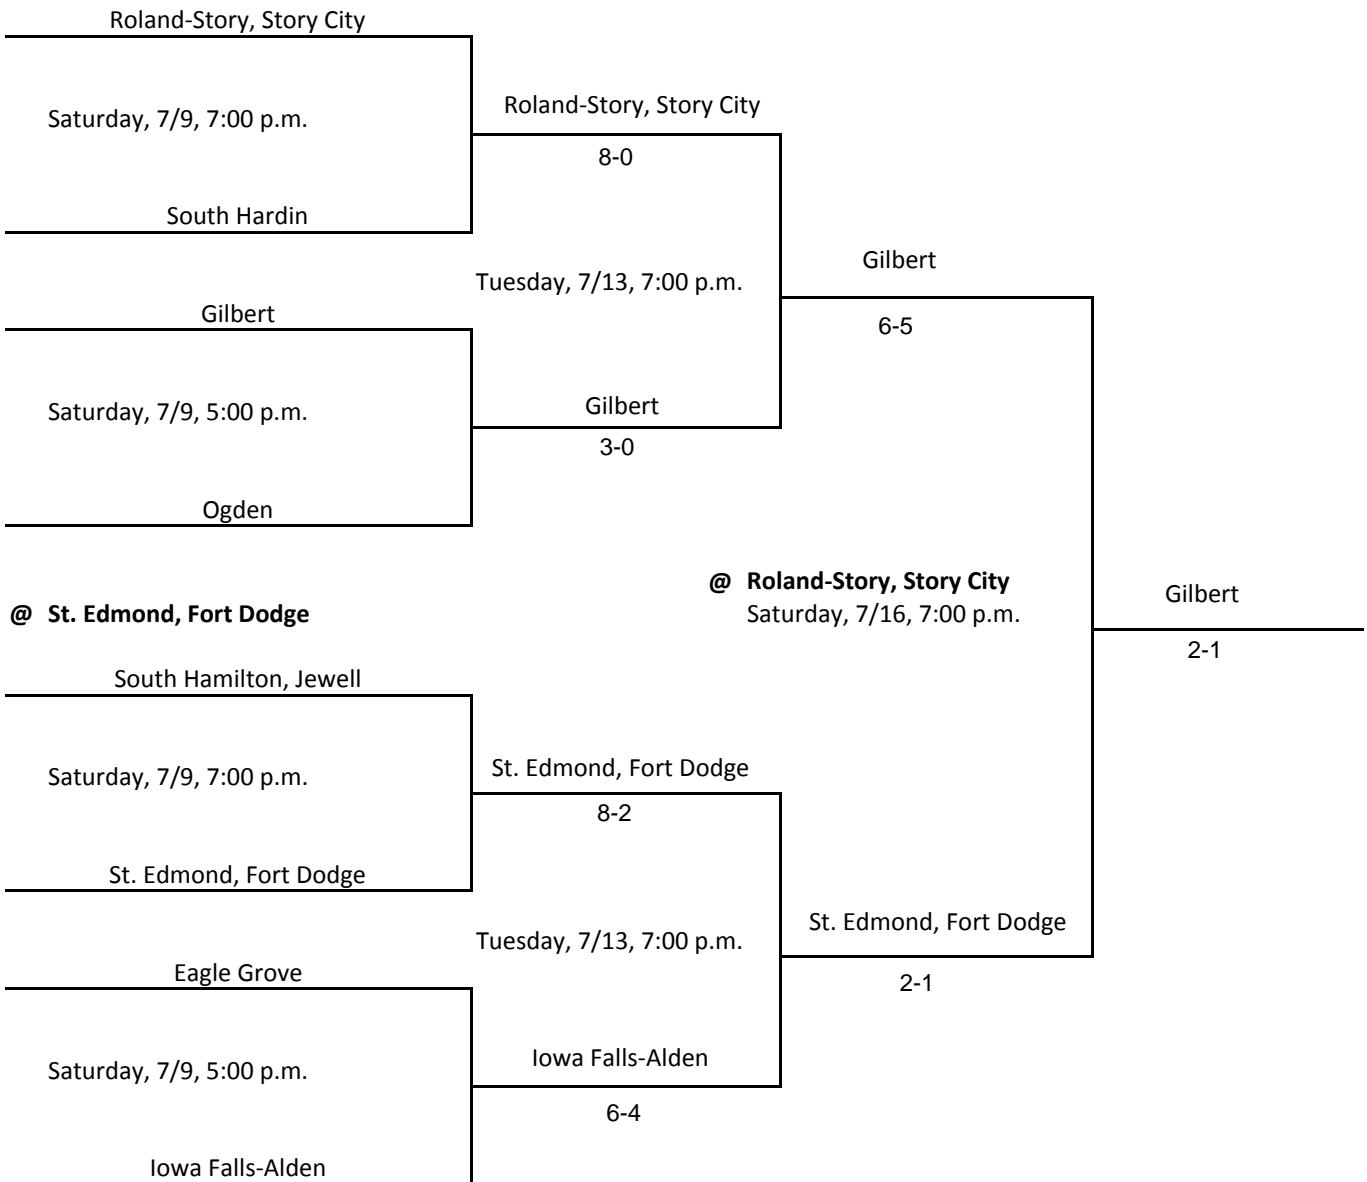

IOWA HIGH SCHOOL ATHLETIC ASSOCIATION

PO BOX 10

BOONE, IOWA 50036-0010

Pairings and Schedule of Tournament Played

2011 BASEBALL TOURNAMENT

CLASS: 2A

DISTRICT: #10

SUBSTATE: #5

DISTRICT DATES & MANAGERS: @ ROLAND-STORY, STORY CITY; 7/9, 7/12, 7/16; BRIAN PETERSEN, AD
@ ST. EDMOND, FORT DODGE; 7/9, 7/12; JOE SHANKS, AD

@ Roland-Story, Story City

Above pairings and time schedule established as directed by the Board of Control