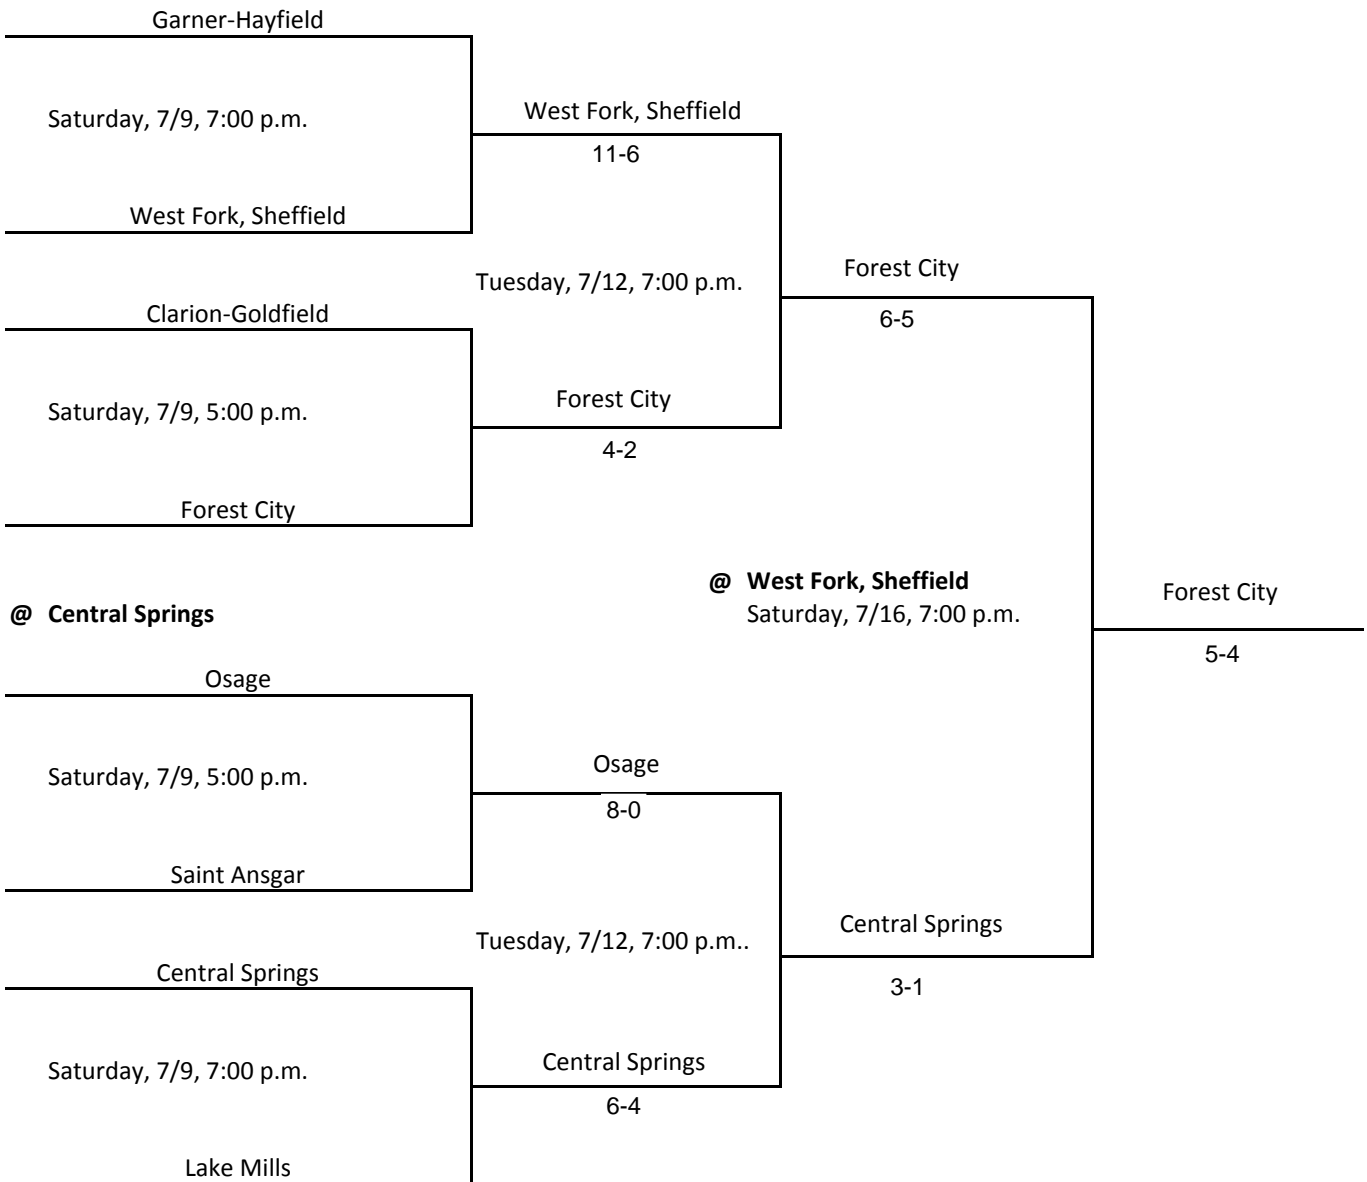

IOWA HIGH SCHOOL ATHLETIC ASSOCIATION

PO BOX 10

BOONE, IOWA 50036-0010

Pairings and Schedule of Tournament Played

2011 BASEBALL TOURNAMENT

CLASS: 2A

DISTRICT: #3

SUBSTATE: #2

DISTRICT DATES & MANAGERS: @ WEST FORK, SHEFFIELD; 7/9, 7/12, 7/16; LANCE THOMPSON, AD
@ CENTRAL SPRINGS; 7/9, 7/12; BILL SHAFER, AD

@ West Fork, Sheffield

Above pairings and time schedule established as directed by the Board of Control