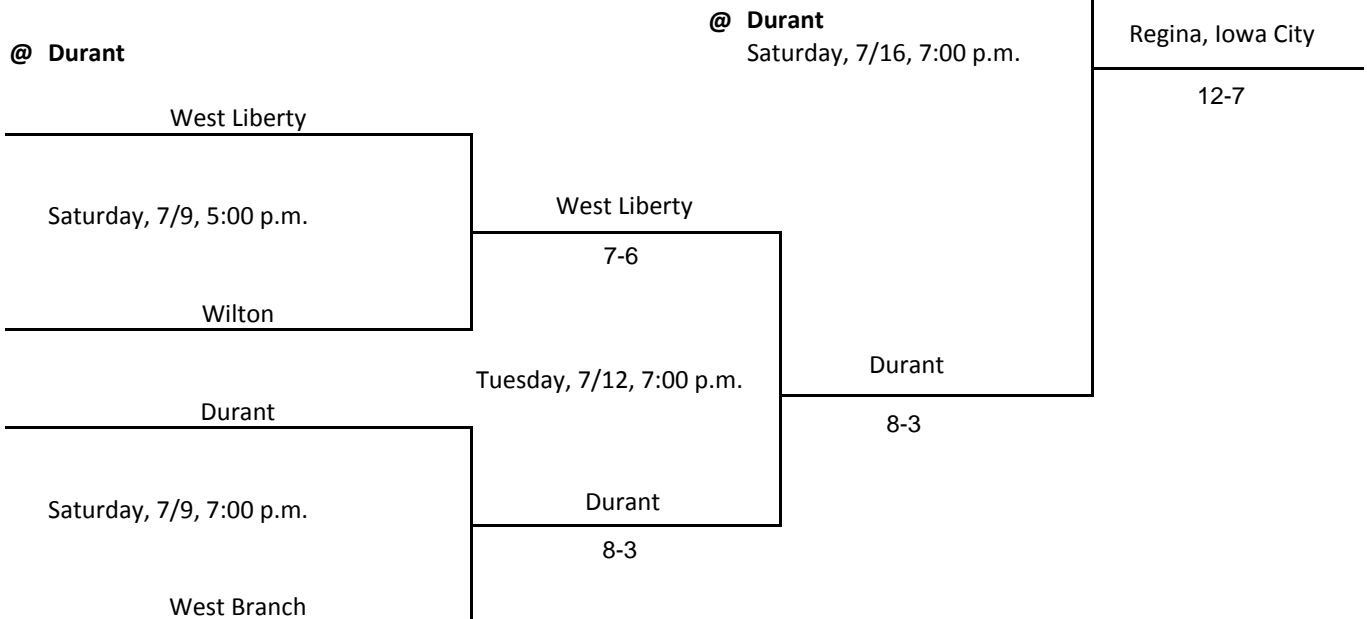

@ Durant

Above pairings and time schedule established as directed by the Board of Control