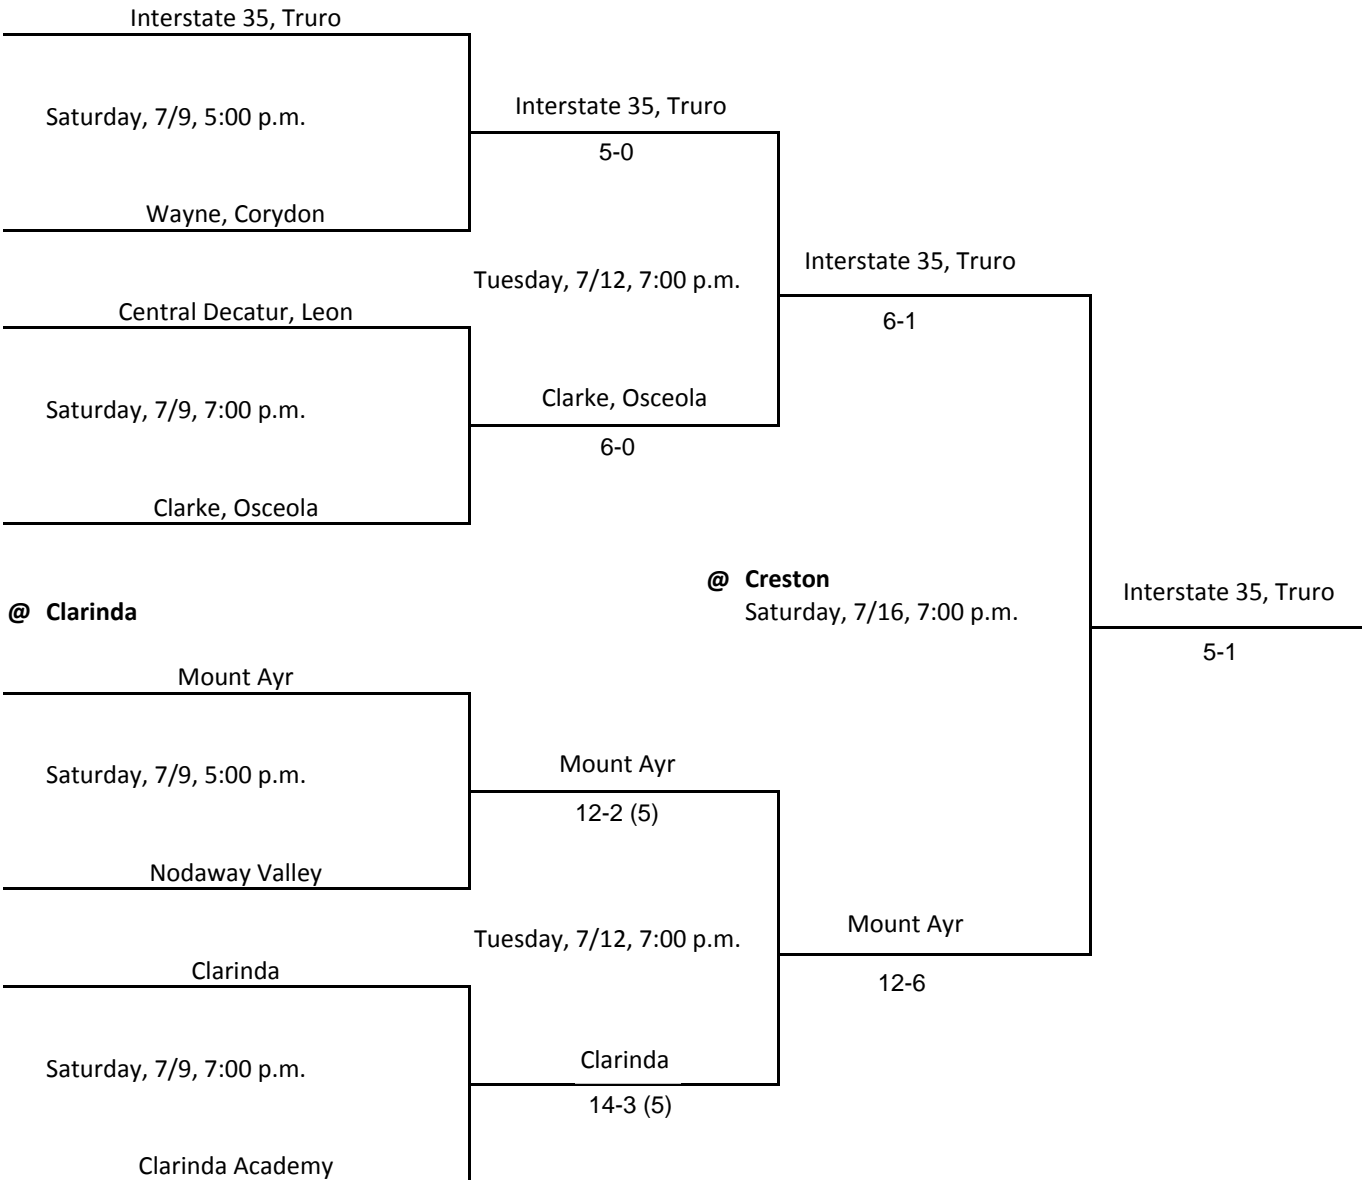

IOWA HIGH SCHOOL ATHLETIC ASSOCIATION

PO BOX 10

BOONE, IOWA 50036-0010

Pairings and Schedule of Tournament Played

2011 BASEBALL TOURNAMENT

CLASS: 2A

DISTRICT: #13

SUBSTATE: #7

DISTRICT DATES & MANAGERS: @ CENTRAL DECATUR, LEON; 7/9, 7/12; GUY CLARK, AD

@ CLARINDA; 7/9, 7/12; MICHAEL IRVIN, AD

@ **Central Decatur, Leon**

@ CRESTON; 7/16; JIM BEVINS, AD

Above pairings and time schedule established as directed by the Board of Control