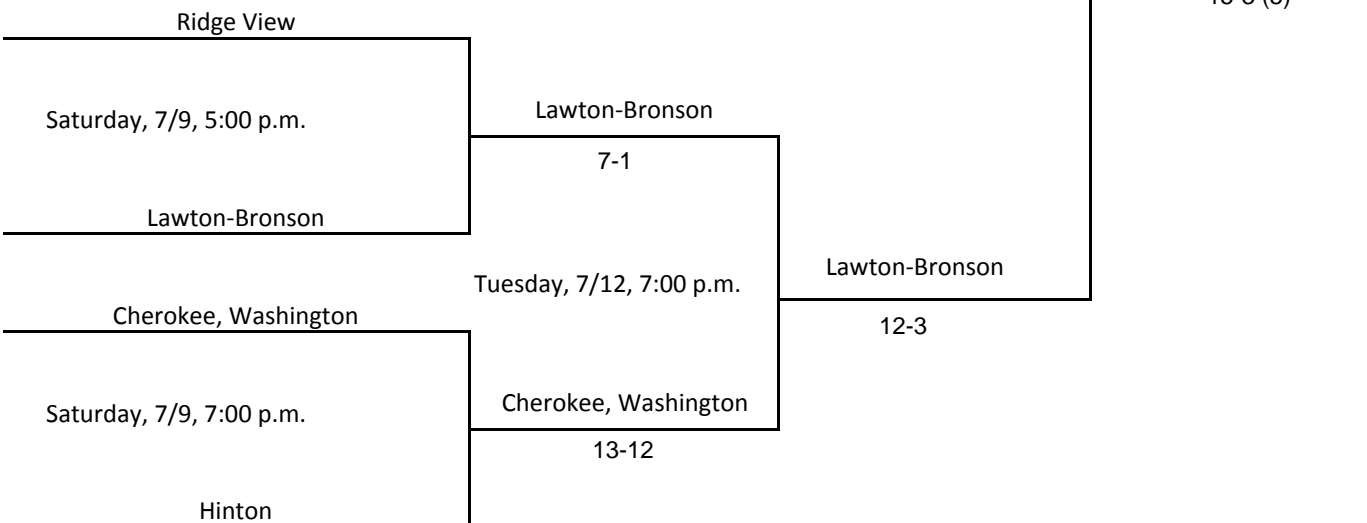

@ Maple Valley-Anthon-Oto

@ Cherokee, Washington

@ Maple Valley-Anthon-Oto
 Saturday, 7/16, 7:00 p.m.

Above pairings and time schedule established as directed by the Board of Control