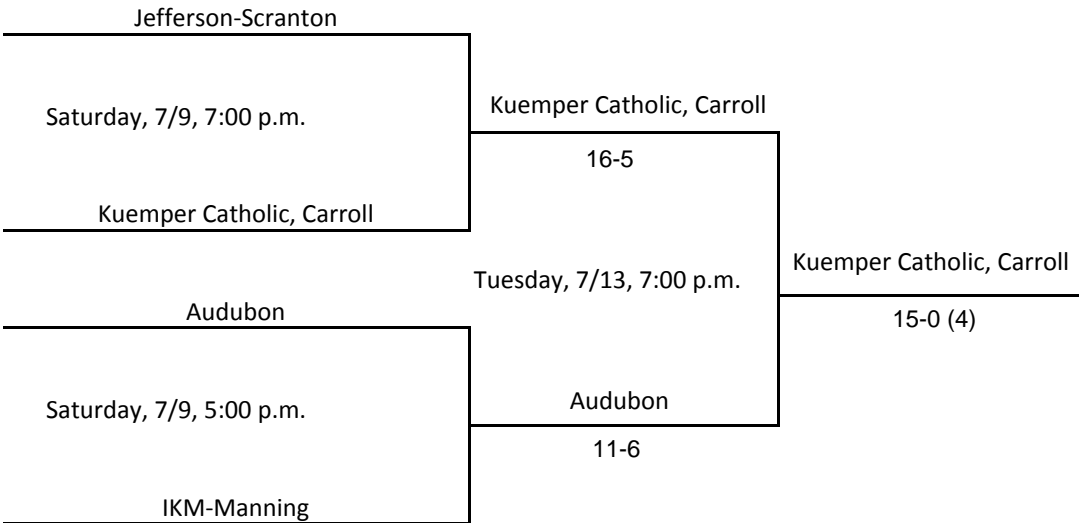

IOWA HIGH SCHOOL ATHLETIC ASSOCIATION

PO BOX 10

BOONE, IOWA 50036-0010

Pairings and Schedule of Tournament Played

2011 BASEBALL TOURNAMENT

CLASS: 2A

DISTRICT: #15

SUBSTATE: #8

DISTRICT DATES & MANAGERS: @ KUEMPER CATHOLIC, CARROLL; 7/9, 7/12, 7/16; TIM FITZPATRICK, AD
@ MANSON NORTHWEST WEBSTER; 7/9, 7/12; MIKE JEPSON, AD

@ Kuemper Catholic, Carroll