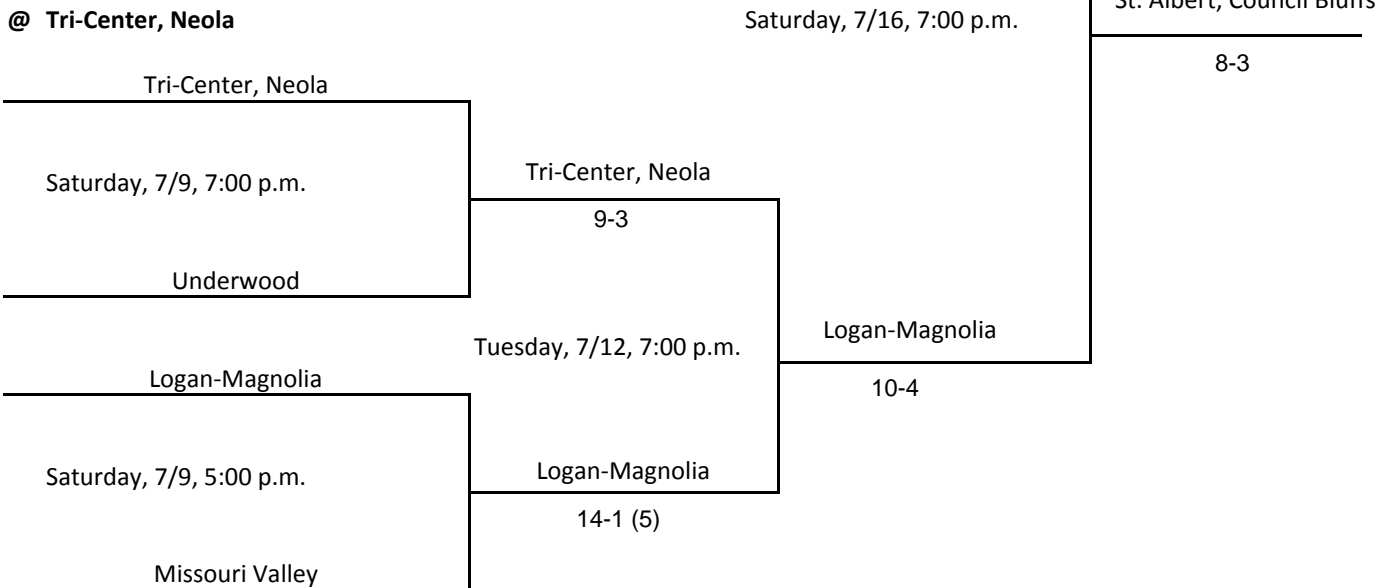

@ Treynor
Saturday, 7/16, 7:00 p.m.

Above pairings and time schedule established as directed by the Board of Control