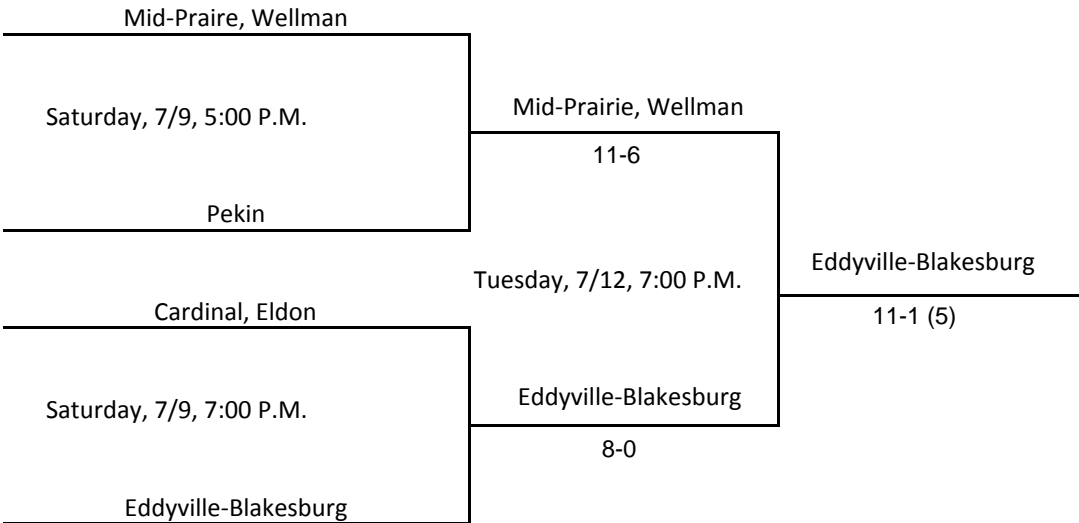

2011 BASEBALL TOURNAMENT

CLASS: 2A

DISTRICT: #11

SUBSTATE: #6

DISTRICT DATES & MANAGERS: @ EDDYVILLE-BLAKESBURG; 7/9, 7/12, 7/16; CURT JOHNSTON, AD
 @ PELLA CHRISTIAN; 7/9, 7/12; BRAD ENGBERS, AD

@ Eddyville-Blakesburg