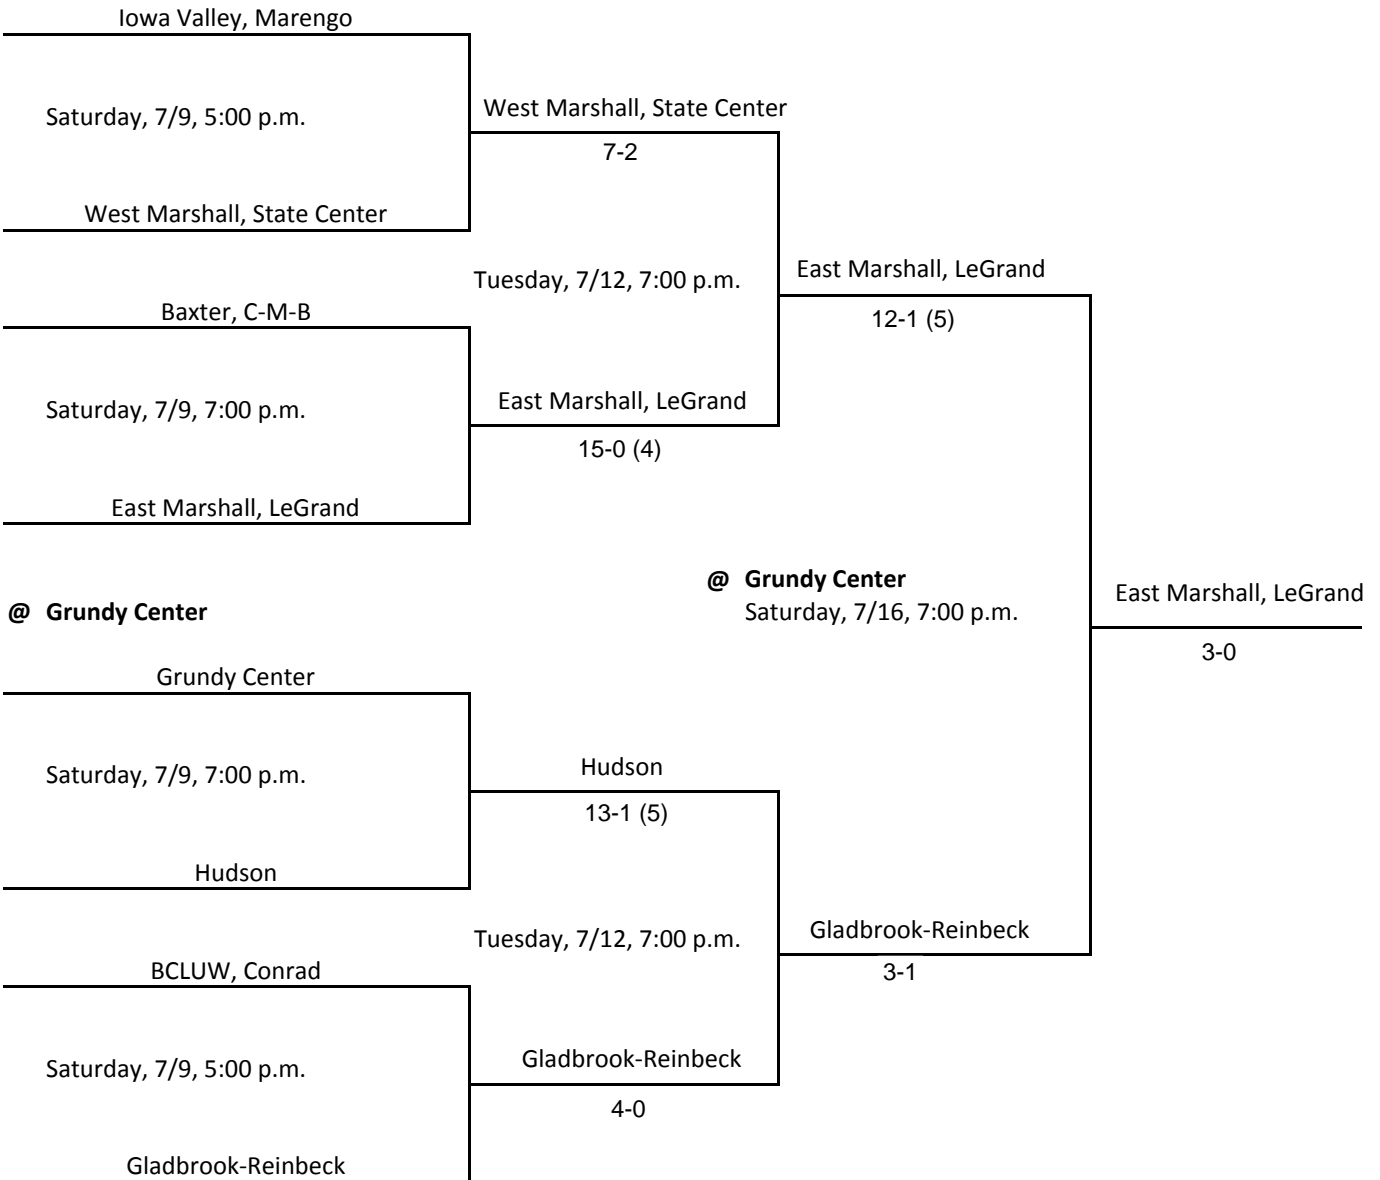

IOWA HIGH SCHOOL ATHLETIC ASSOCIATION

PO BOX 10

BOONE, IOWA 50036-0010

Pairings and Schedule of Tournament Played

2011 BASEBALL TOURNAMENT

CLASS: 2A

DISTRICT: #9

SUBSTATE: #5

DISTRICT DATES & MANAGERS: @ EAST MARSHALL, LEGRAND; 7/9, 7/12; SCOTT WHEATER, AD
@ GRUNDY CENTER; 7/9, 7/12, 7/16; ROLLIE ACKERMAN, AD

@ East Marshall, LeGrand

Above pairings and time schedule established as directed by the Board of Control