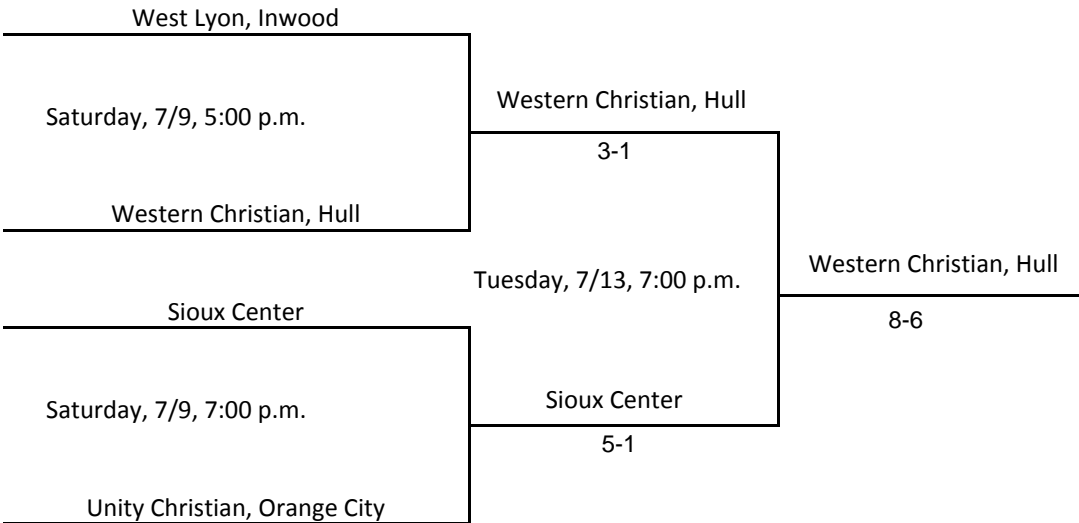

IOWA HIGH SCHOOL ATHLETIC ASSOCIATION

PO BOX 10

BOONE, IOWA 50036-0010

Pairings and Schedule of Tournament Played

2011 BASEBALL TOURNAMENT

CLASS: 2A

DISTRICT: #1

SUBSTATE: #1

DISTRICT DATES & MANAGERS: @ SIOUX CENTER; 7/9, 7/12, 7/16; MARK HULSHOF, AD
@ SHELTON; 7/9, 7/12; DARRELL SNEIDERMAN, AD

@ Sioux Center

@ Sioux Center

Saturday, 7/16, 7:00 p.m.