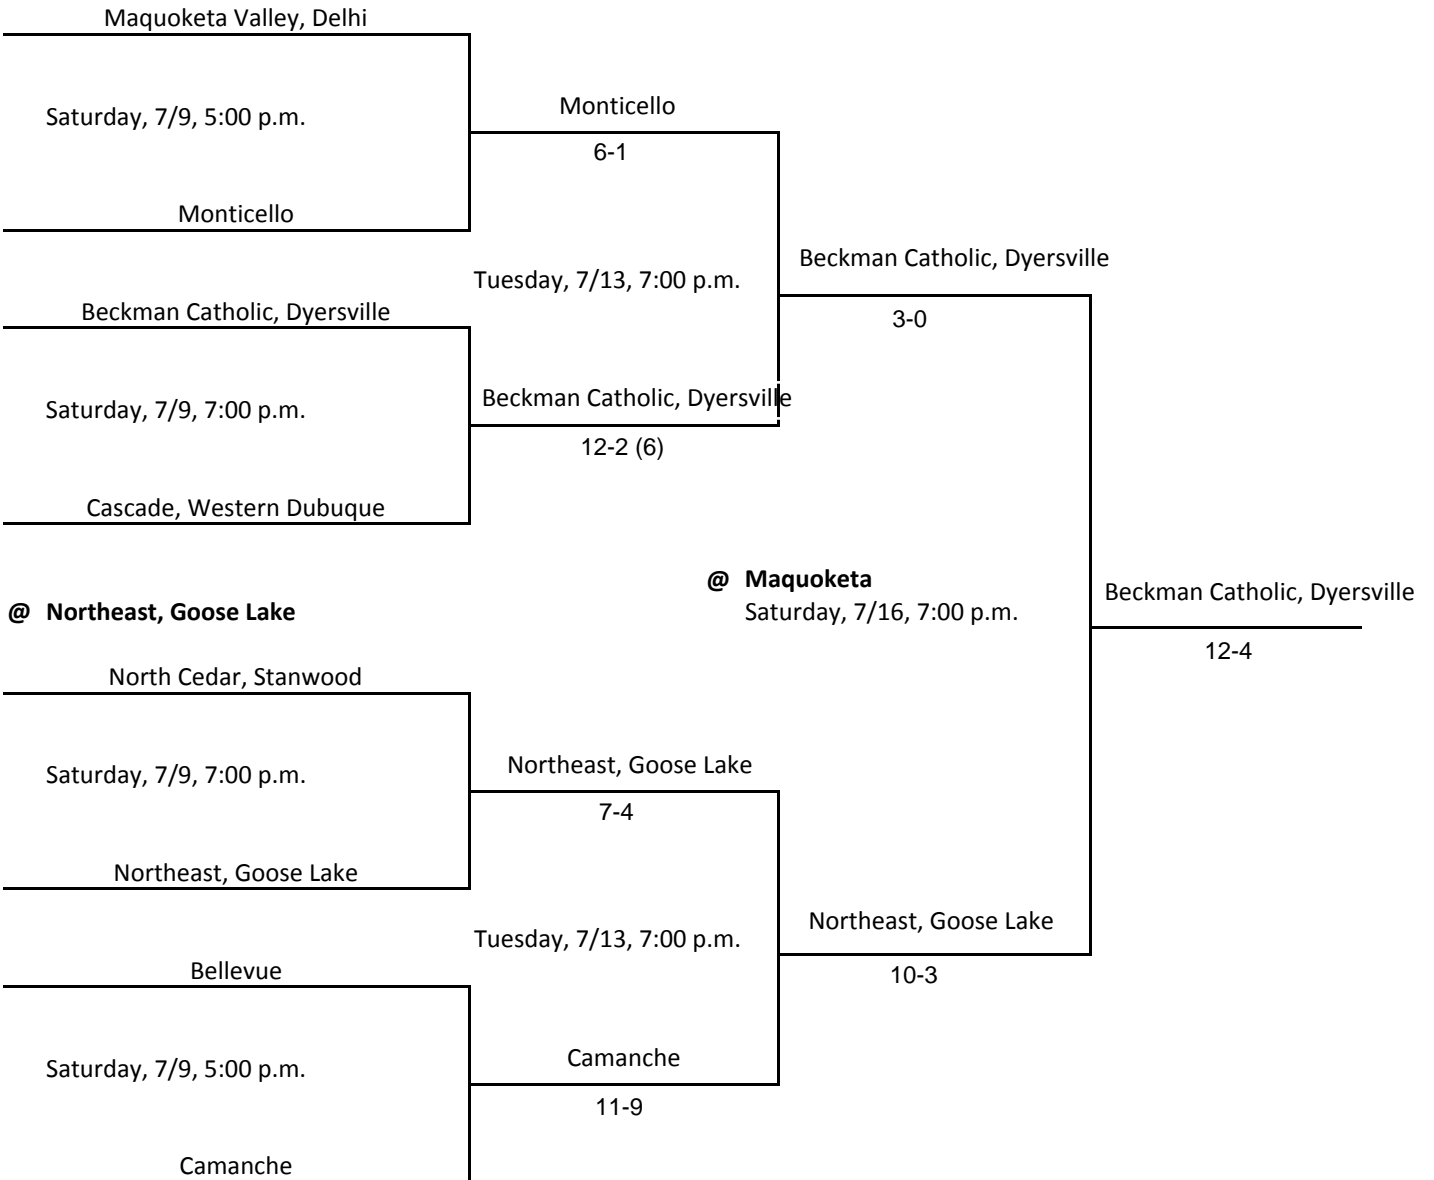

IOWA HIGH SCHOOL ATHLETIC ASSOCIATION

PO BOX 10

BOONE, IOWA 50036-0010

Pairings and Schedule of Tournament Played

2011 BASEBALL TOURNAMENT

CLASS: 2A

DISTRICT: #6

SUBSTATE: #3

DISTRICT DATES & MANAGERS: @ BECKMAN CATHOLIC, DYERSVILLE; 7/9, 7/12; TODD TROUTMAN, AD

@ NORTHEAST, GOOSE LAKE; 7/9, 7/12; GREGG MOHL, AD

@ **Beckman Catholic, Dyersville**

@ MAQUOKETA; 7/16; TRACY WILKENS, AD

Above pairings and time schedule established as directed by the Board of Control