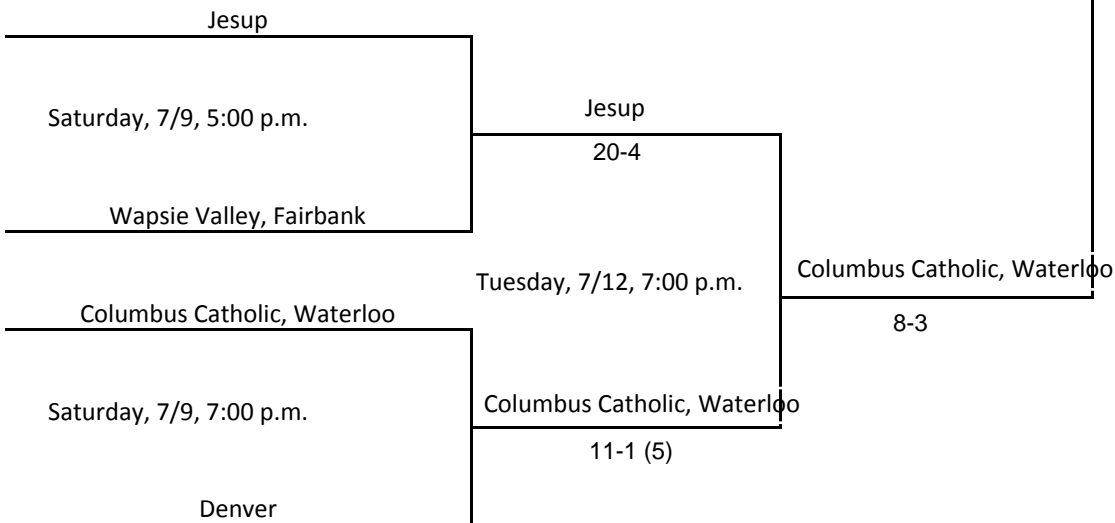

@ Denver

Above pairings and time schedule established as directed by the Board of Control